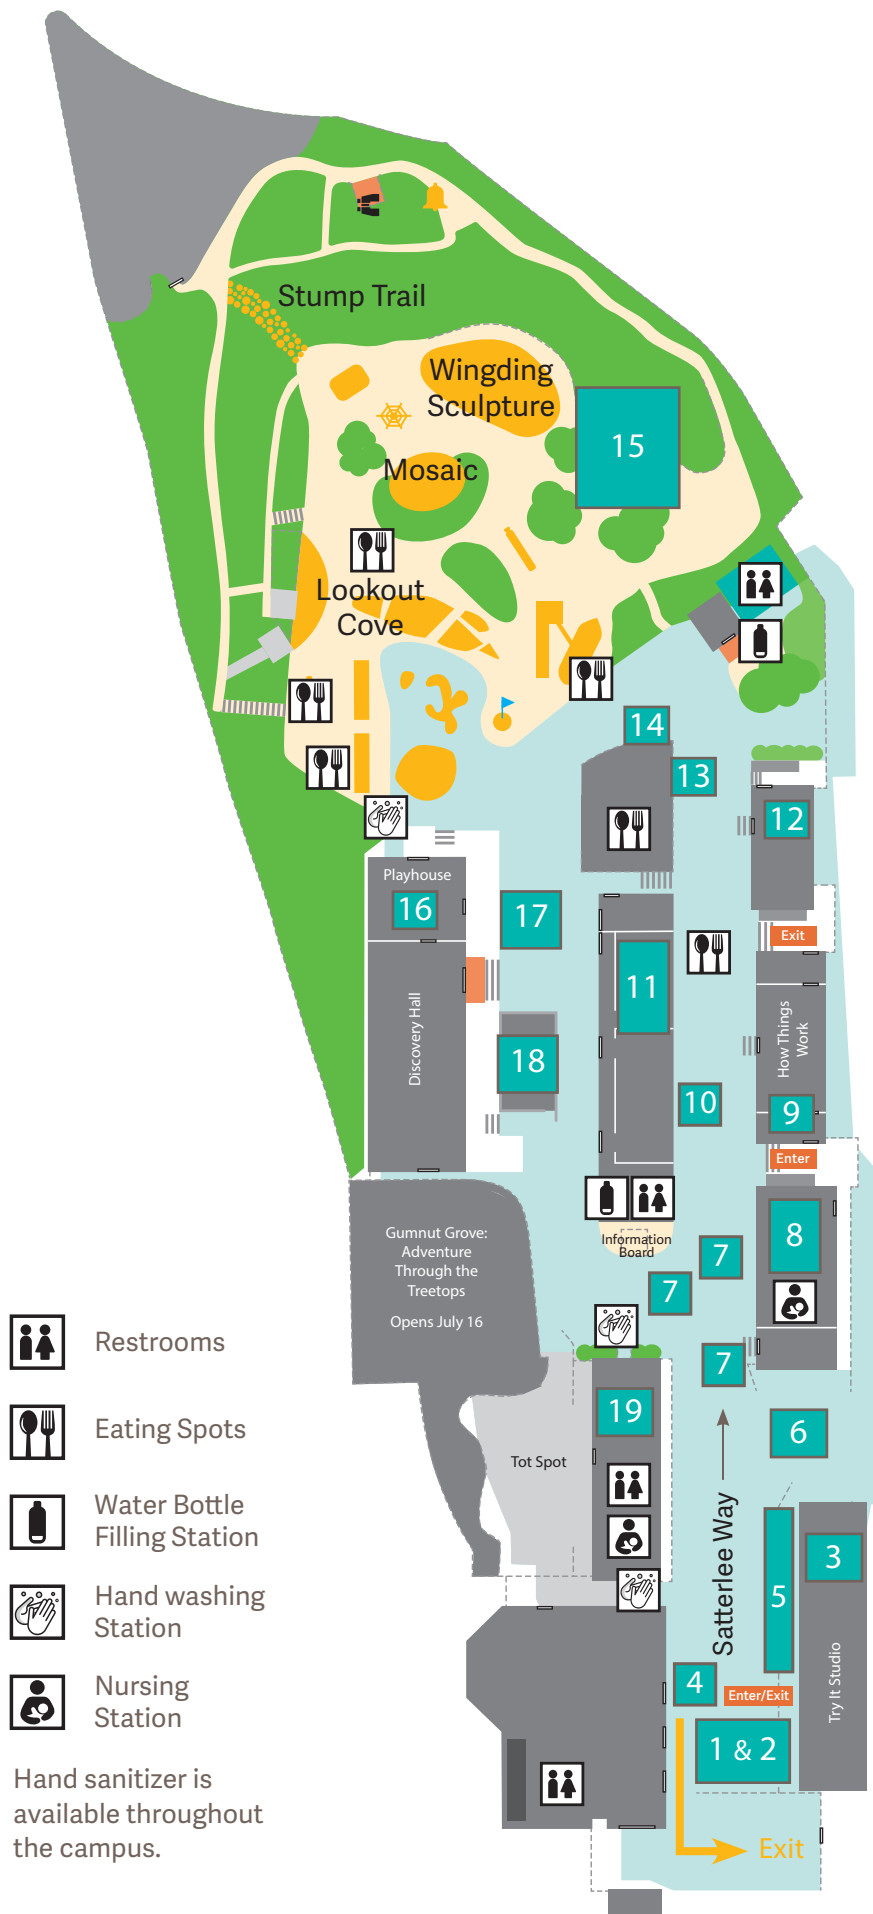

# Welcome!

**Guests age 2 and over** are required to wear a **face covering** over their nose and mouth **in all indoor spaces**. There are no exceptions.

Thank you for following our site guidelines and for making your visit safe and fun for everyone.

## Questions? Feedback?

**We'd love to hear from you!**

Speak with any staff member with a BADM badge or teal apron. Or, share your thoughts online by scanning the QR code.

Your entry to BADM constitutes implied consent to be photographed for marketing materials. To opt out, please see the front desk.

Bay Area  
Discovery  
Museum

Restrooms

Eating Spots

Water Bottle Filling Station

Hand washing Station

Nursing Station

Hand sanitizer is available throughout the campus.

1. **Member & Visitor Services**  
Entry/Exit
2. **Find Buddy the Butterfly**  
Ask a BADM Staff member for more details!
3. **Try It Studio**  
**NEW!** Think, Make, Try® Together
4. **BADM Store**  
Fun and educational toys that focus on learning and creativity.
5. **Obstacle Course**
6. **BADM Beach**  
**NEW!** Temporary Exhibit.
7. **Giant Instrument Walk**
8. **Bay Hall**  
Climb the deck of a boat in Fisherman's Wharf, guide a toy train through Fort Baker, and more!
9. **How Things Work**  
**NEW!** Reveal the Extraordinary in the Ordinary.
10. **Bubble Garden**  
Temporary Exhibit
11. **Art Studios**
12. **Bean Sprouts Cafe**  
Open **9 a.m. - 3:30 p.m.** daily.
13. **Ramps and Balls**
14. **Spray Bottle Painting**
15. **Mud Kitchen**  
Temporary Exhibit.
16. **Dance Studio**  
**NEW!** Temporary Exhibit.
17. **Toddler Pop-Up**
18. **Building Challenge: Rig-a-majig**
19. **Tot Spot**  
**NEW!** Place Wonder Within Reach For Children under 42" Tall.